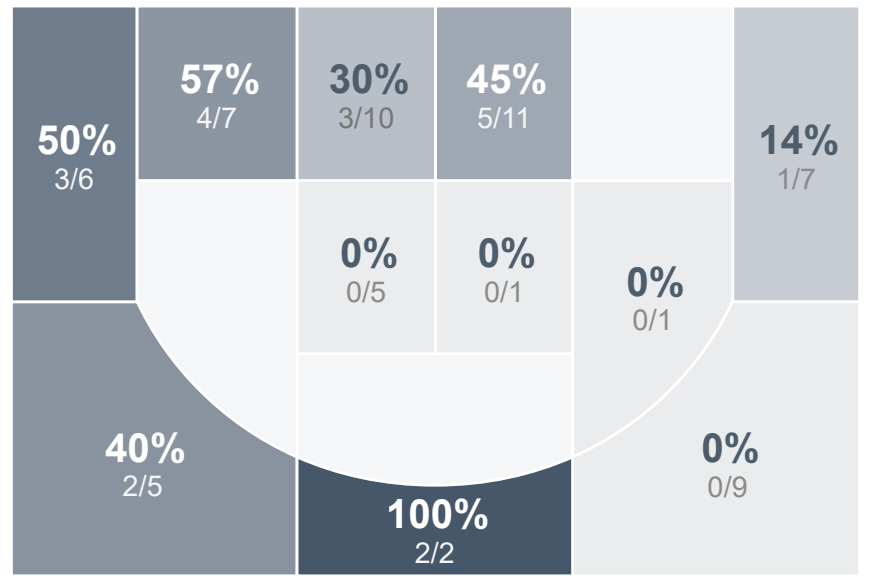

Century Patriots Girls Basketball