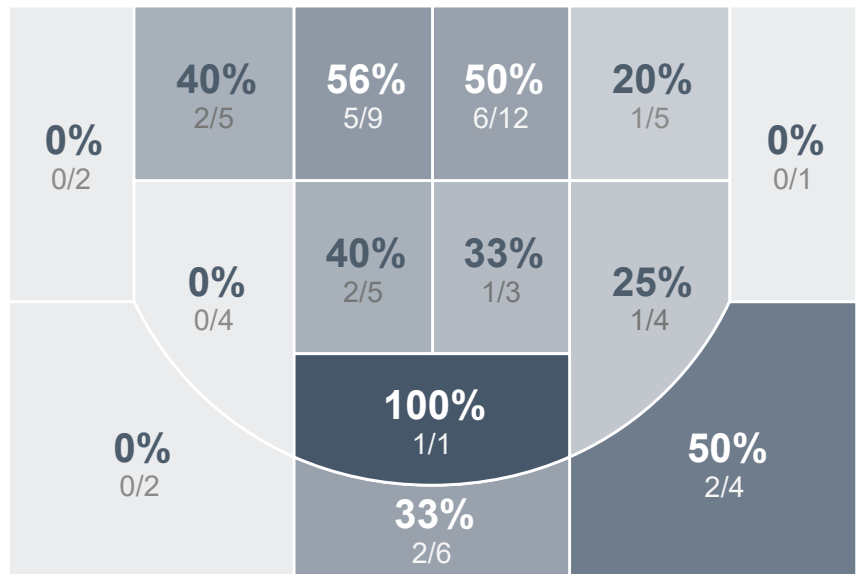

St. Mary's Saints Girls Basketball