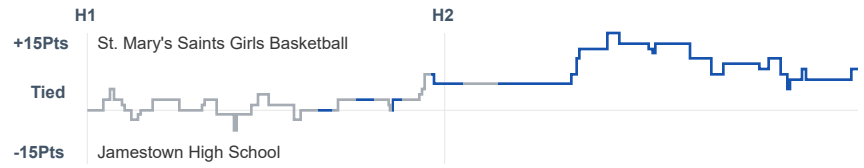

Box Score Report

SMCHS vs Jamestown - Dec 19, 2023 - W 59-51

Period Stats

Team	1	2	Final
SMCHS	28	31	59
JHS	23	28	51

Run Graph

Team Stats

	SMCHS	JHS
Field Goal %	36.5%	28.3%
Effective Field Goal %	39.7%	35.8%
2FG Made/Attempted	19/48	7/25
2FG%	39.6%	28.0%
3FG Made/Attempted	4/15	8/28
3FG%	26.7%	28.6%
FT Made/Attempted	9/13	13/18
Free Throw Percentage	69.2%	72.2%
Points Per Possession	0.76	0.68
Transition Points	11	2
Points Off Turnovers	24	17
Second Chance Points	2	2
Points in the Paint	28	8
Offensive Rebounds	9	12
Defensive Rebounds	26	29
Assists	16	12
Deflections	14	2
Steals	14	8
Blocks	2	1
Turnovers	17	26
Personal Fouls	17	12
Charges Taken	0	0