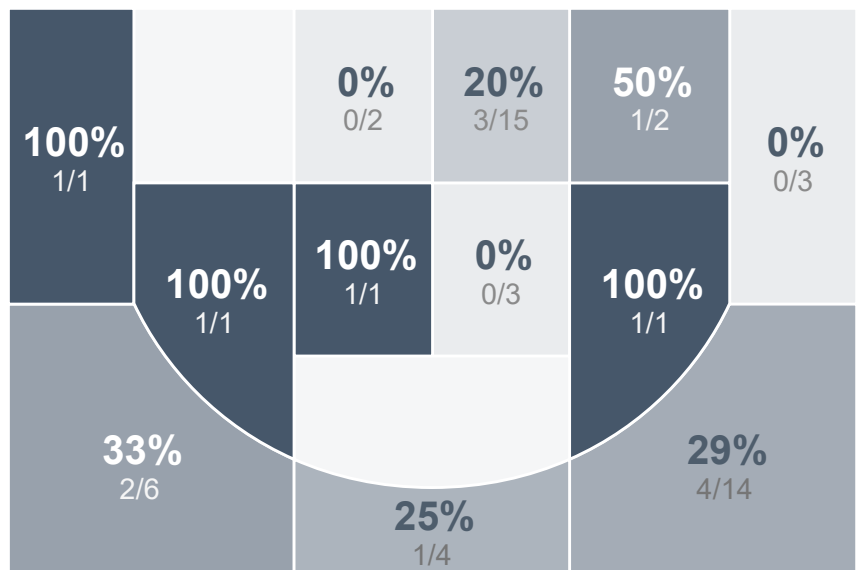

Jamestown High School