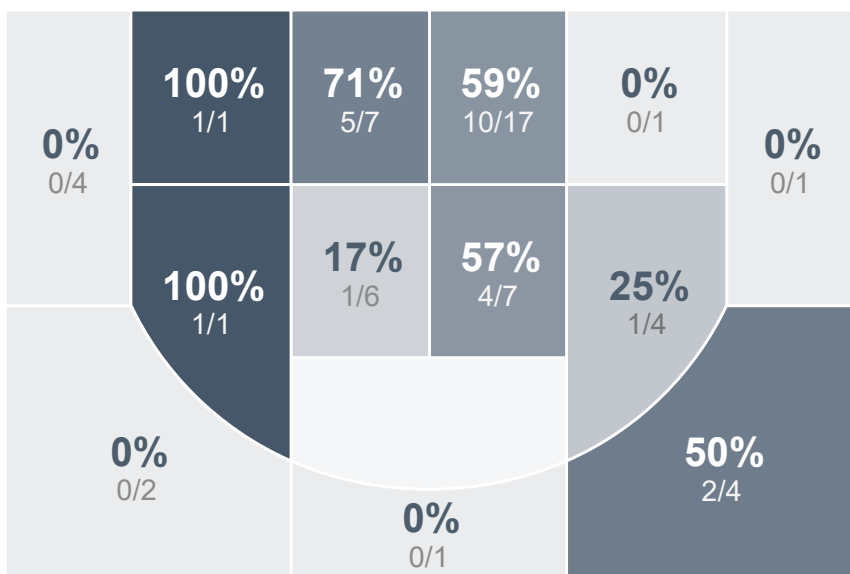

Girls Varsity Basketball