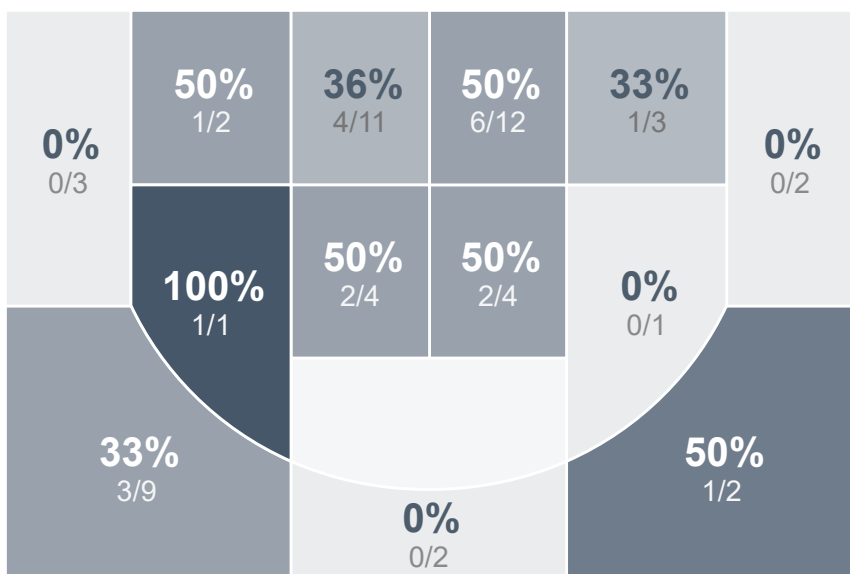

Bismarck Legacy High School