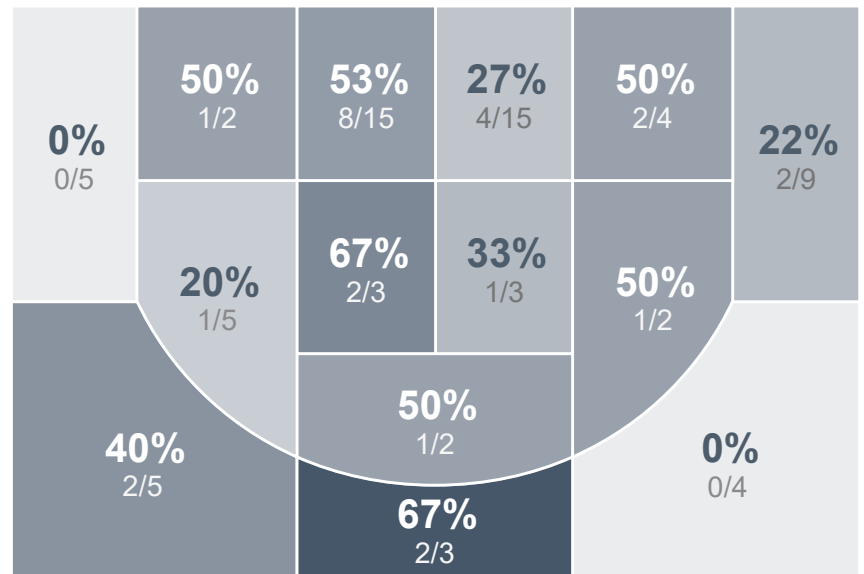

Dickinson Girls Varsity Basketball