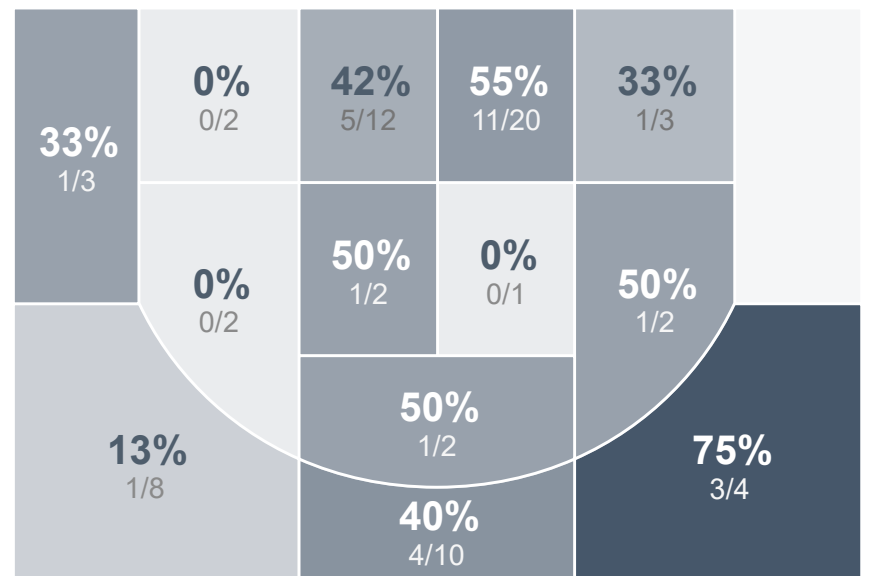

Century Patriots Girls Basketball