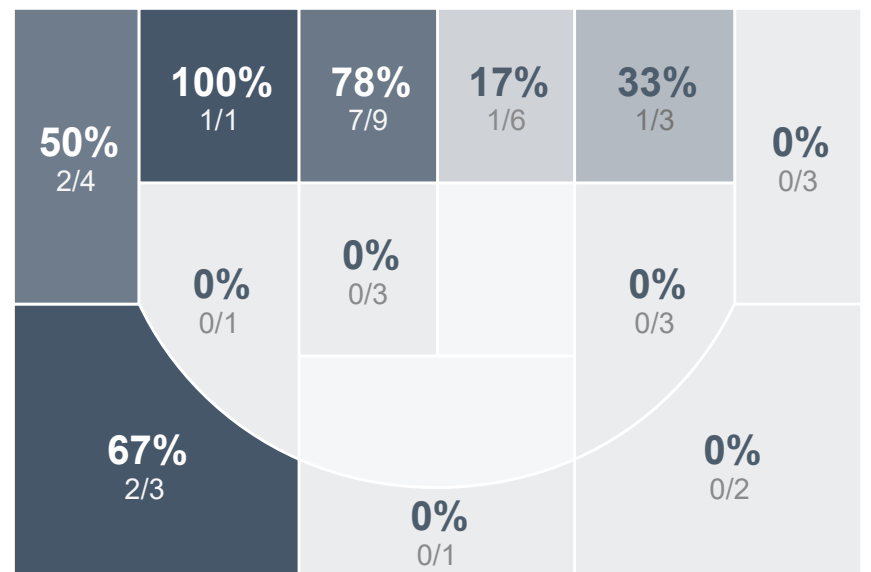

West Fargo High School