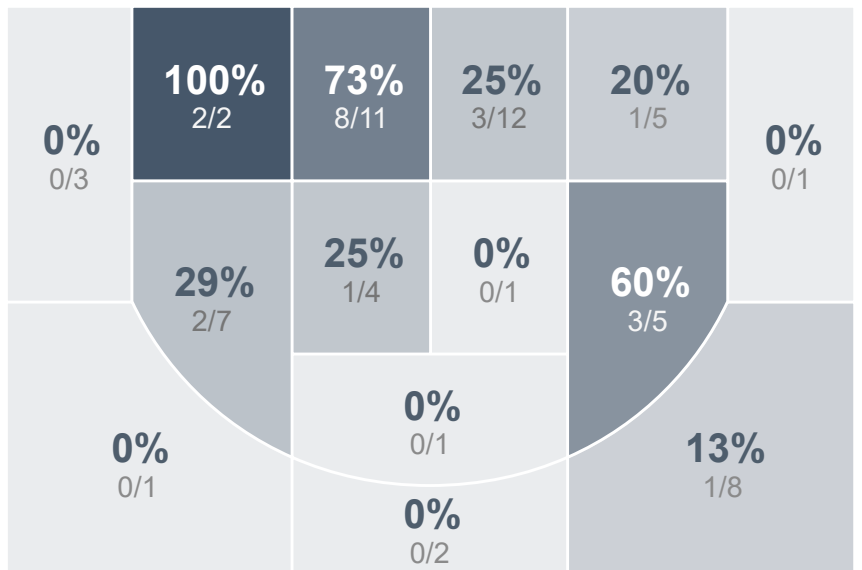

Bismarck St. Mary's Central High School