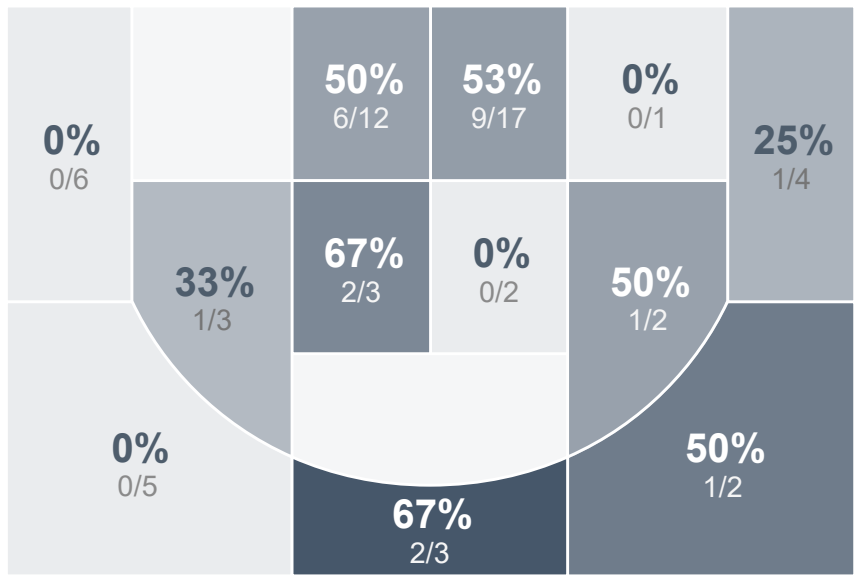

LEGACY GIRLS VARSITY