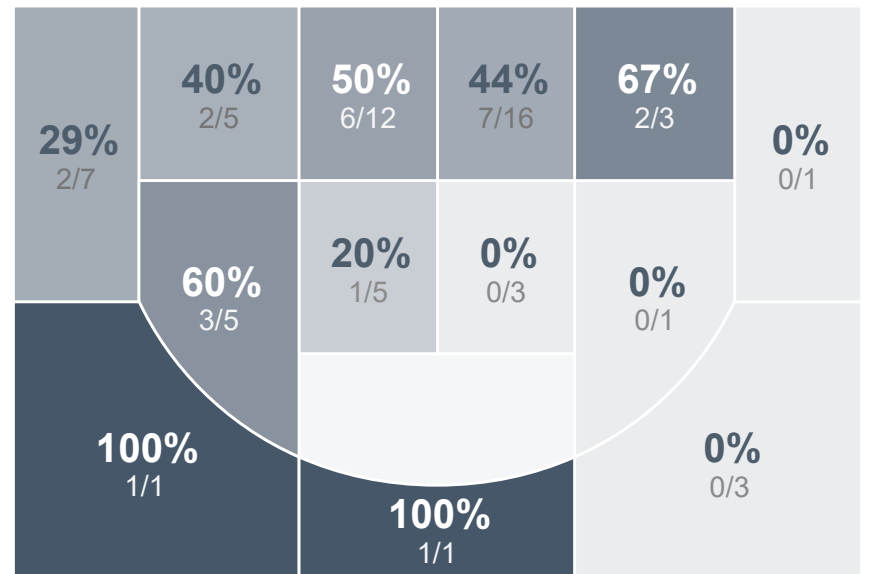

Watford City Girls Basketball