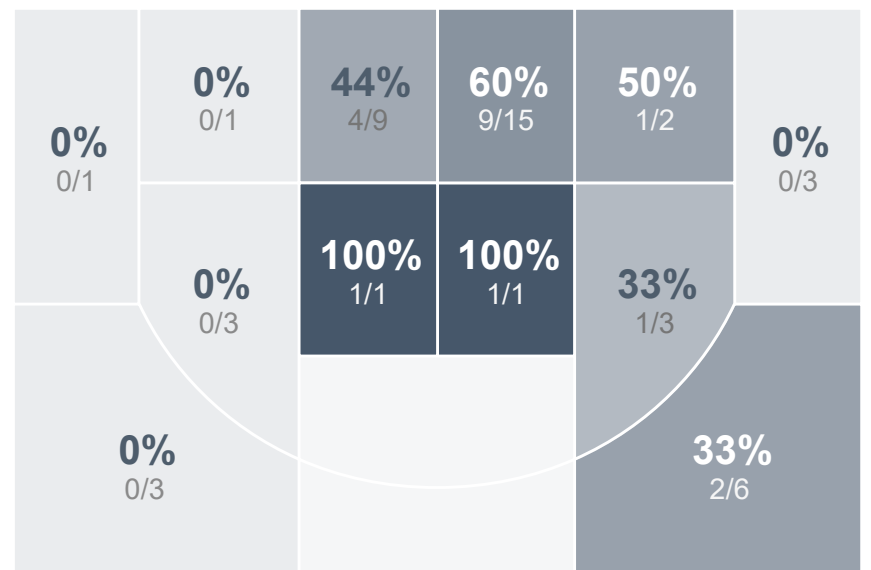

Turtle Mountain High School