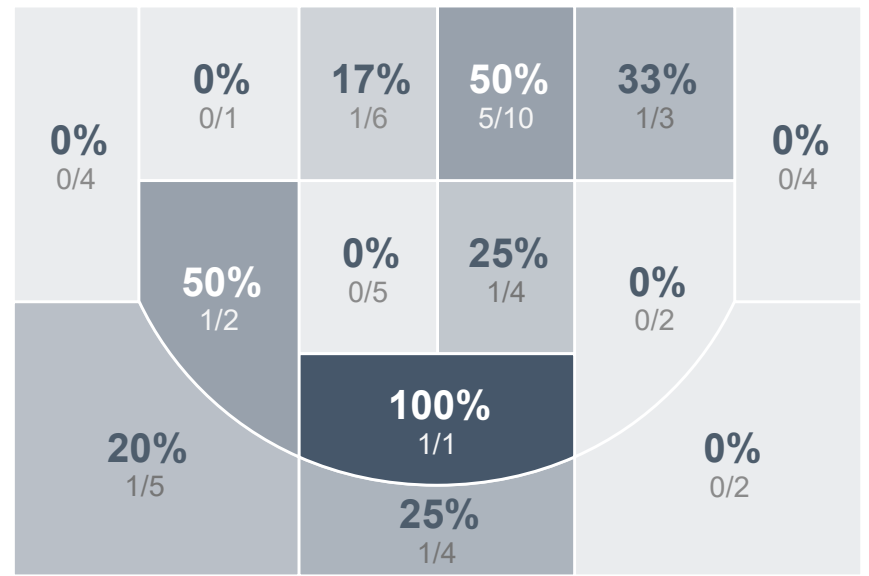

Watford City Girls Basketball