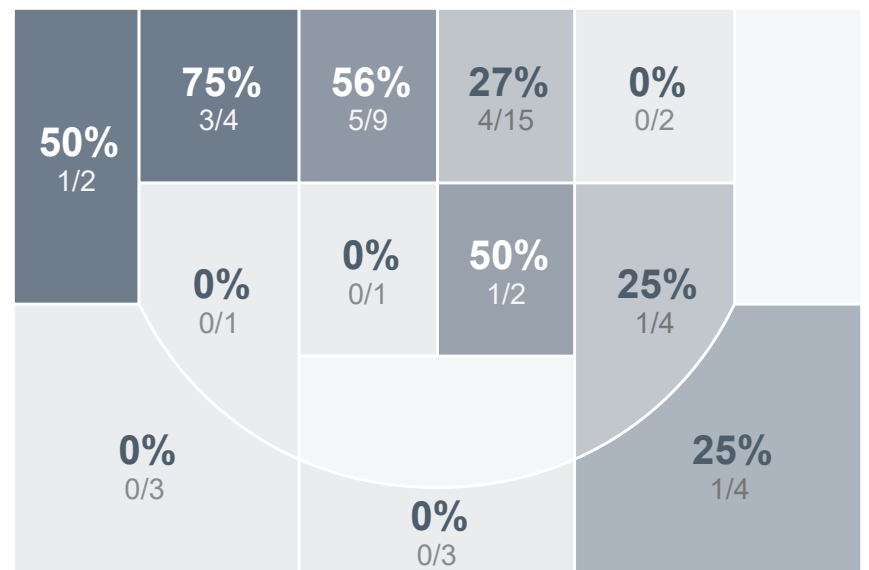

Des Lacs-Burlington High School