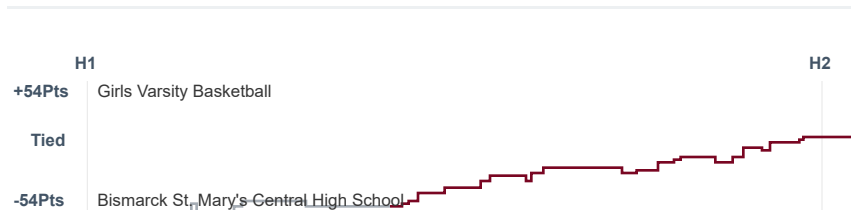

Box Score Report

MHS vs SMCHS - Dec 12, 2023 - W 88-37

Period Stats

Team	1	2	Final
MHS	46	42	88
SMCHS	12	25	37

Run Graph

Team Stats

	MHS	SMCHS
Field Goal %	50.8%	28.1%
Effective Field Goal %	63.9%	31.6%
2FG Made/Attempted	15/25	12/38
2FG%	60.0%	31.6%
3FG Made/Attempted	16/36	4/19
3FG%	44.4%	21.1%
FT Made/Attempted	10/14	1/6
Free Throw Percentage	71.4%	16.7%
Points Per Possession	1.21	0.48
Transition Points	15	6
Points Off Turnovers	24	10
Second Chance Points	6	12
Points in the Paint	26	16
Offensive Rebounds	11	12
Defensive Rebounds	31	21
Assists	22	7
Deflections	13	9
Steals	17	10
Blocks	1	0
Turnovers	16	29
Personal Fouls	12	13
Charges Taken	0	0