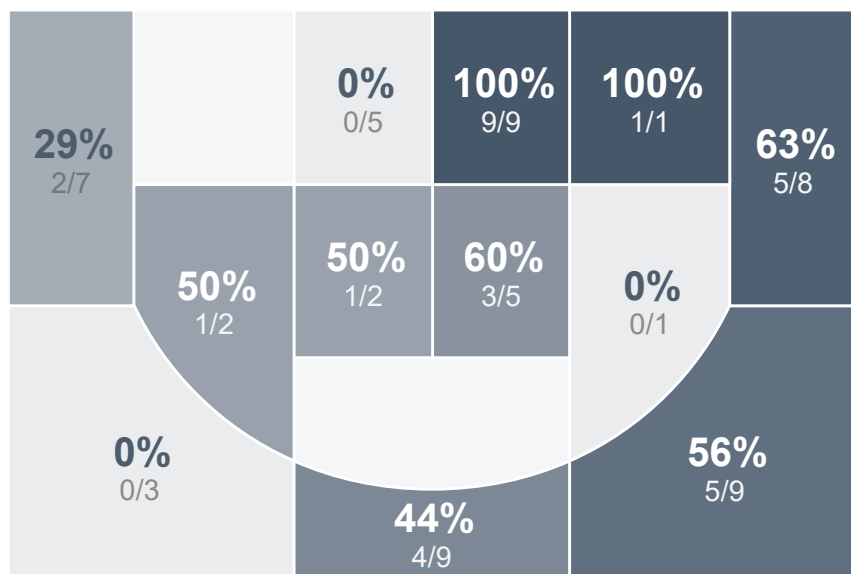

Box Score Report

MHS vs SMCHS - Dec 12, 2023 - W 88-37

Period Stats

Team	1	2	Final
MHS	46	42	88
SMCHS	12	25	37

Run Graph

Team Stats

	MHS	SMCHS
Field Goal %	50.8%	28.1%
Effective Field Goal %	63.9%	31.6%
2FG Made/Attempted	15/25	12/38
2FG%	60.0%	31.6%
3FG Made/Attempted	16/36	4/19
3FG%	44.4%	21.1%
FT Made/Attempted	10/14	1/6
Free Throw Percentage	71.4%	16.7%
Points Per Possession	1.21	0.48
Transition Points	15	6
Points Off Turnovers	24	10
Second Chance Points	6	12
Points in the Paint	26	16
Offensive Rebounds	11	12
Defensive Rebounds	31	21
Assists	22	7
Deflections	13	9
Steals	17	10
Blocks	1	0
Turnovers	16	29
Personal Fouls	12	13
Charges Taken	0	0

Girls Varsity Basketball

Bismarck St. Mary's Central High School