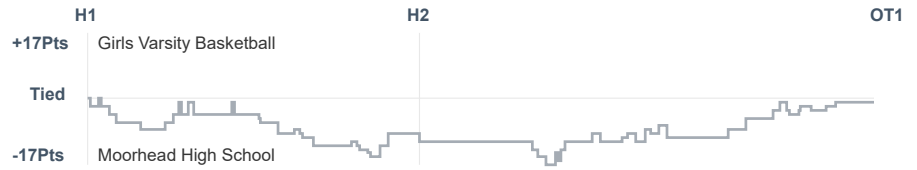

# Box Score Report

JHS vs Moorhead - Dec 9, 2023 - L 53-55

## Period Stats

Team	1	2	Final
JHS	23	30	53
MHS	34	21	55

## Run Graph