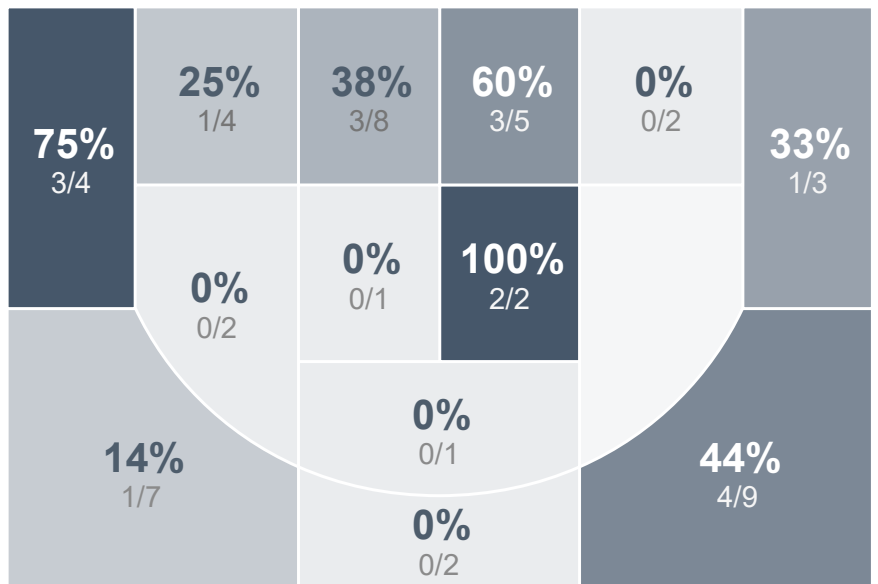

Girls Varsity Basketball