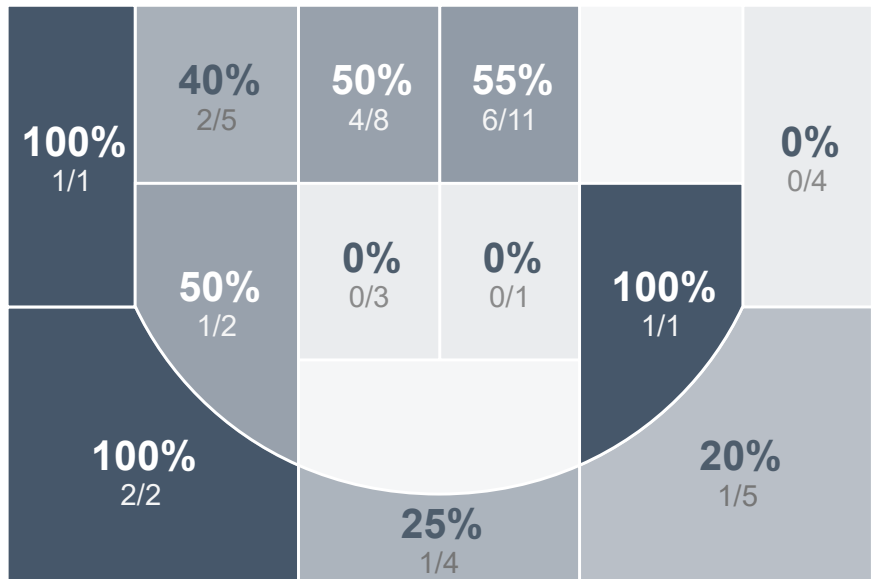

Moorhead High School