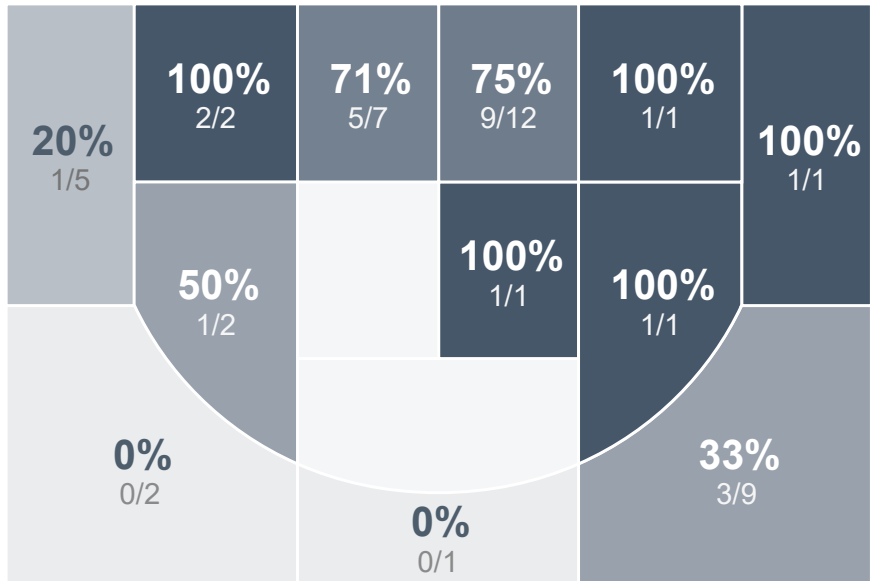

Century Patriots Girls Basketball