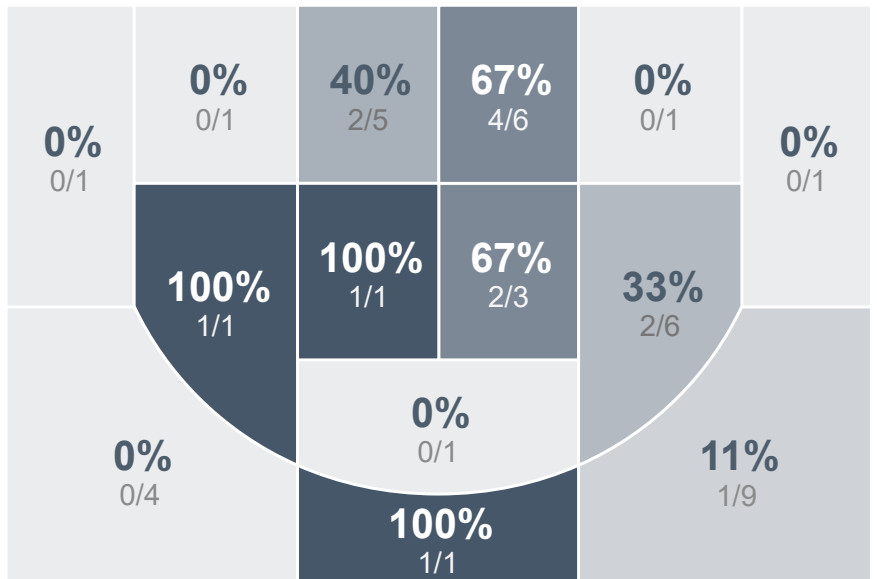

Thunder Basin High School