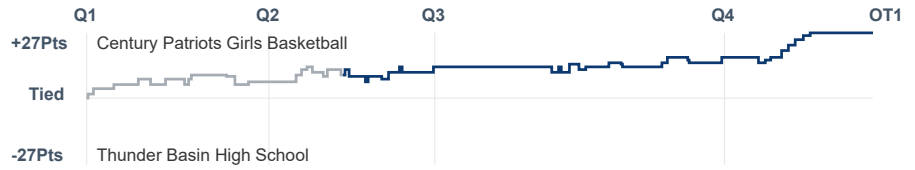

Box Score Report

CHS @ Thunder Basin - Dec 9, 2023 - W 61-36

Period Stats

Team	1	2	3	4	Final
CHS	15	20	14	12	61
TBHS	8	14	10	4	36

Run Graph