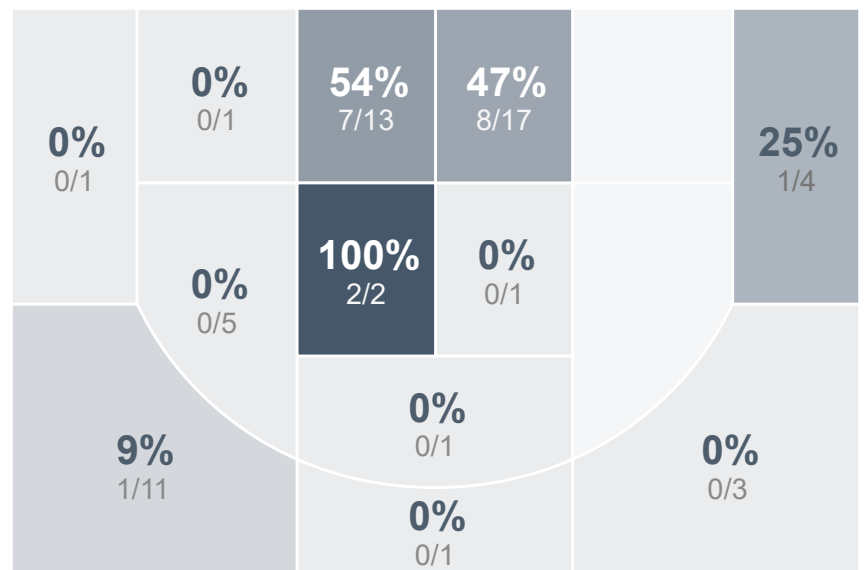

Fargo South High School