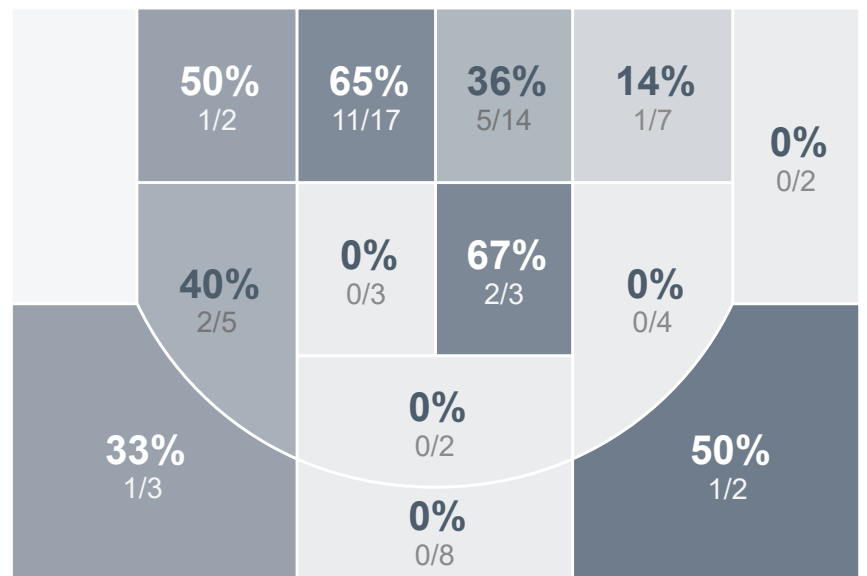

Dickinson Girls Varsity Basketball