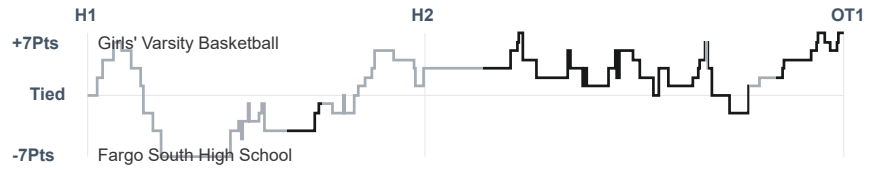

Box Score Report

WHS vs Fargo South - Dec 8, 2023 - W 65-58

Period Stats

Team	1	2	Final
WHS	30	35	65
FSHS	27	31	58

Run Graph