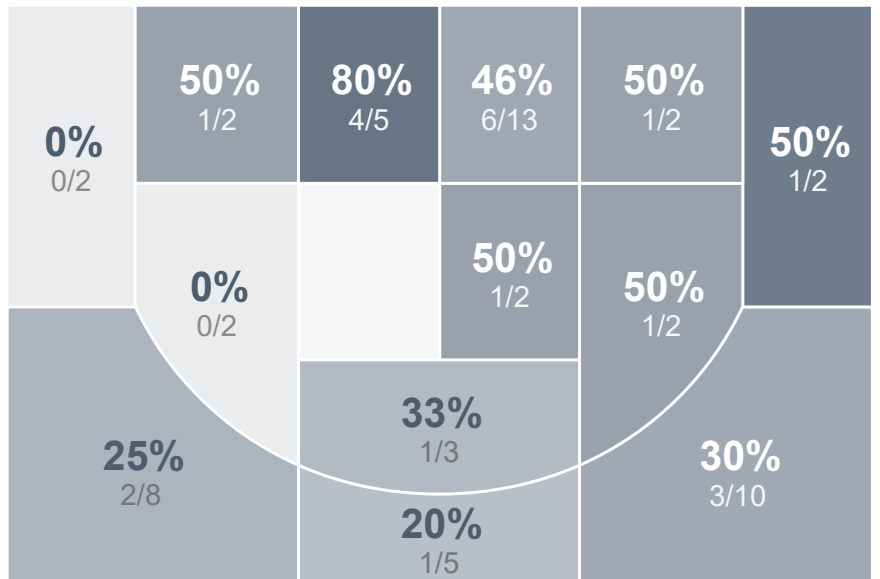

Fargo South High School