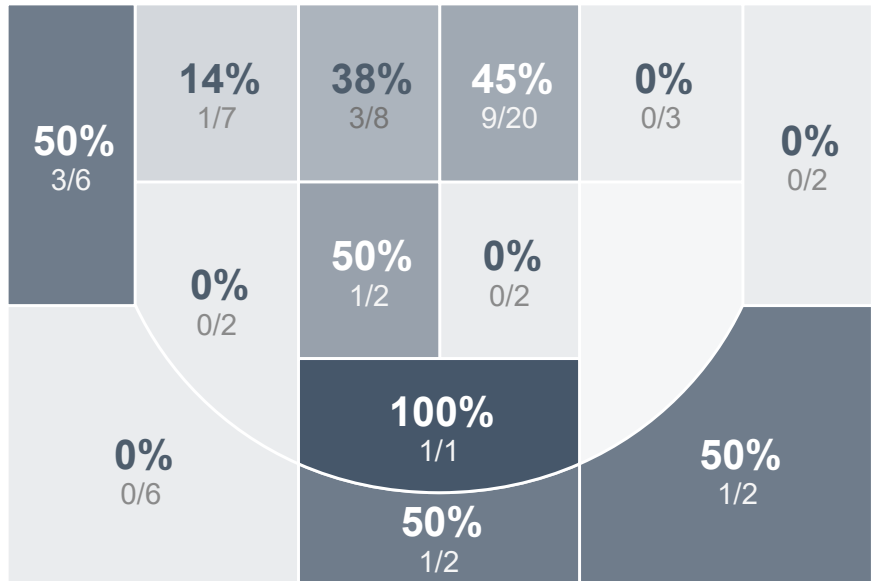

Girls' Varsity Basketball