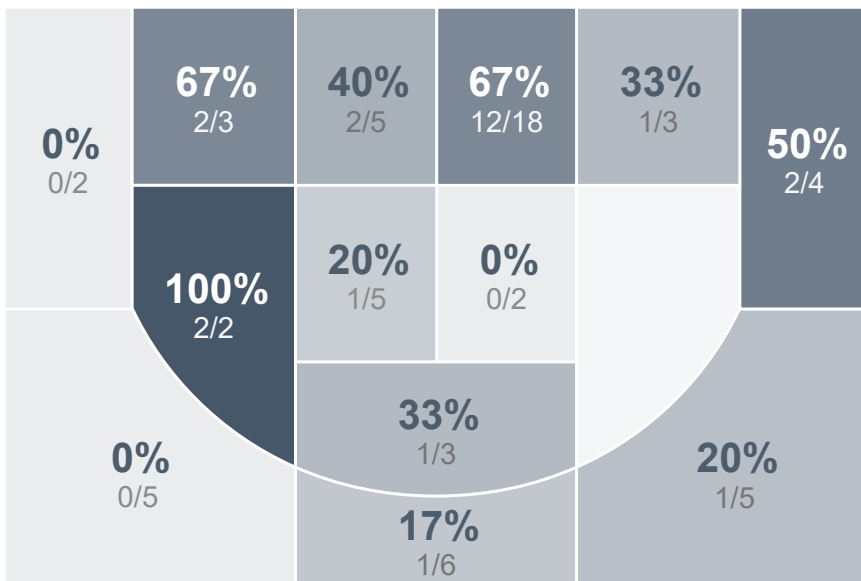

West Fargo Horace High School