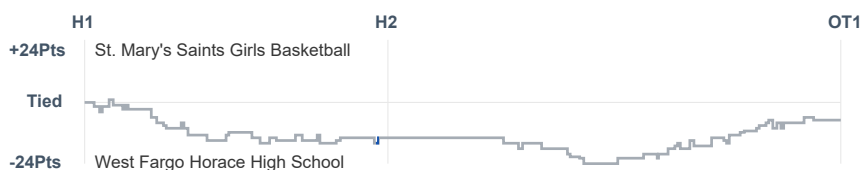

Box Score Report

SMCHS vs HHS - Dec 8, 2023 - L 55-62

Period Stats

Team	1	2	Final
SMCHS	22	33	55
HHS	36	26	62

Run Graph

Team Stats

	SMCHS	HHS
Field Goal %	30.3%	39.7%
Effective Field Goal %	33.3%	42.9%
2FG Made/Attempted	16/47	21/41
2FG%	34.0%	51.2%
3FG Made/Attempted	4/19	4/22
3FG%	21.1%	18.2%
FT Made/Attempted	11/13	8/14
Free Throw Percentage	84.6%	57.1%
Points Per Possession	0.71	0.80
Transition Points	13	4
Points Off Turnovers	21	11
Second Chance Points	4	10
Points in the Paint	20	30
Offensive Rebounds	9	11
Defensive Rebounds	30	36
Assists	7	7
Deflections	12	16
Steals	14	9
Blocks	2	3
Turnovers	14	19
Personal Fouls	14	15
Charges Taken	0	0