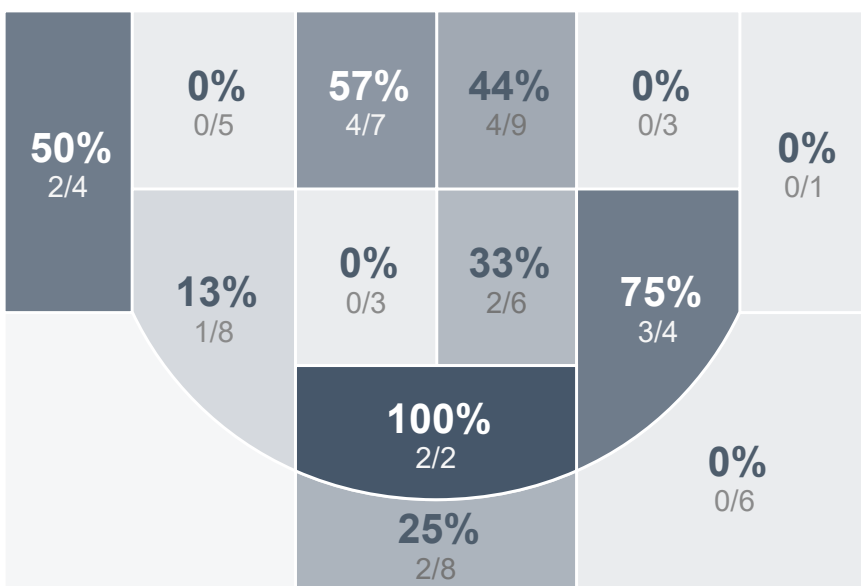

St. Mary's Saints Girls Basketball