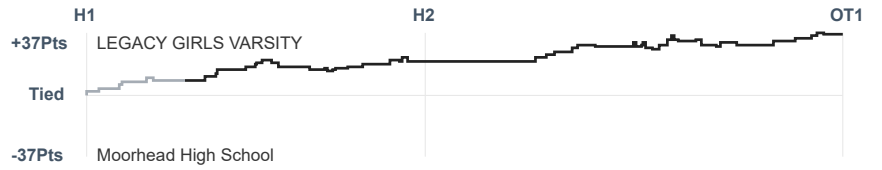

Box Score Report

LHS vs Moorhead - Dec 8, 2023 - W 64-28

Period Stats

Team	1	2	Final
LHS	32	32	64
MHS	12	16	28

Run Graph

Team Stats

	LHS	MHS
Field Goal %	43.9%	19.6%
Effective Field Goal %	46.5%	21.7%
2FG Made/Attempted	22/46	7/36
2FG%	47.8%	19.4%
3FG Made/Attempted	3/11	2/10
3FG%	27.3%	20.0%
FT Made/Attempted	11/19	8/22
Free Throw Percentage	57.9%	36.4%
Points Per Possession	0.85	0.38
Transition Points	14	2
Points Off Turnovers	28	3
Second Chance Points	5	10
Points in the Paint	42	12
Offensive Rebounds	10	15
Defensive Rebounds	26	23
Assists	20	6
Deflections	27	22
Steals	12	11
Blocks	7	3
Turnovers	19	32
Personal Fouls	17	20
Charges Taken	1	0

LEGACY GIRLS VARSITY

Moorhead High School