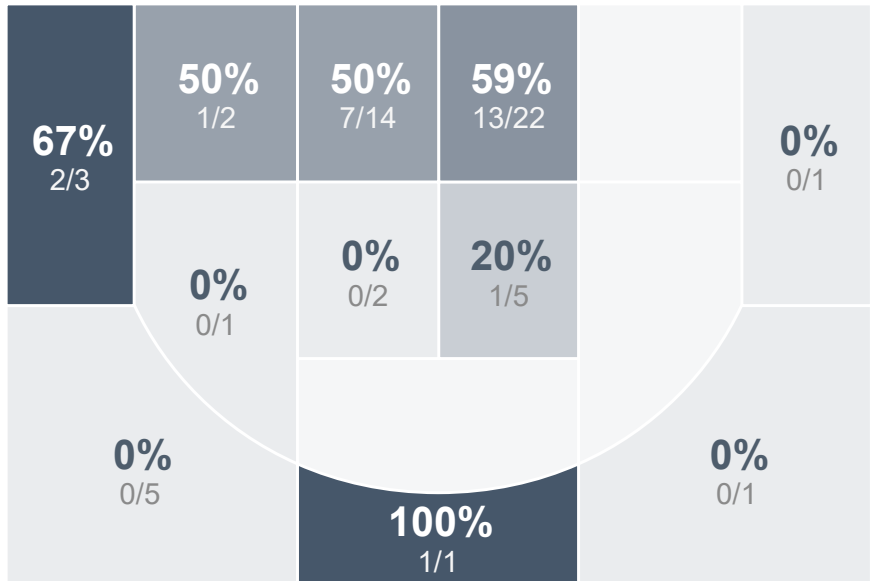

Box Score Report

LHS vs Moorhead - Dec 8, 2023 - W 64-28

Period Stats

Team	1	2	Final
LHS	32	32	64
MHS	12	16	28

Run Graph

Team Stats

	LHS	MHS
Field Goal %	43.9%	19.6%
Effective Field Goal %	46.5%	21.7%
2FG Made/Attempted	22/46	7/36
2FG%	47.8%	19.4%
3FG Made/Attempted	3/11	2/10
3FG%	27.3%	20.0%
FT Made/Attempted	11/19	8/22
Free Throw Percentage	57.9%	36.4%
Points Per Possession	0.85	0.38
Transition Points	14	2
Points Off Turnovers	28	3
Second Chance Points	5	10
Points in the Paint	42	12
Offensive Rebounds	10	15
Defensive Rebounds	26	23
Assists	20	6
Deflections	27	22
Steals	12	11
Blocks	7	3
Turnovers	19	32
Personal Fouls	17	20
Charges Taken	1	0

LEGACY GIRLS VARSITY

Moorhead High School