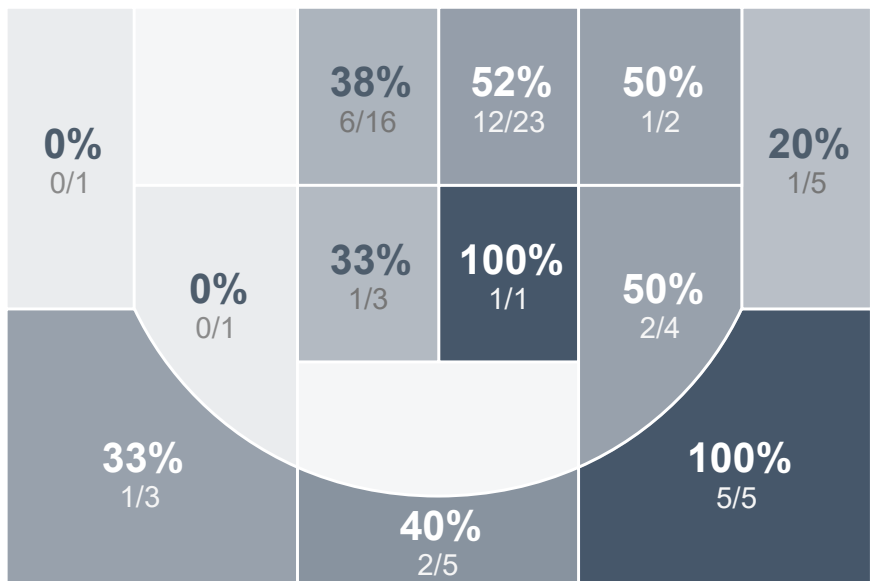

Devils Lake High School