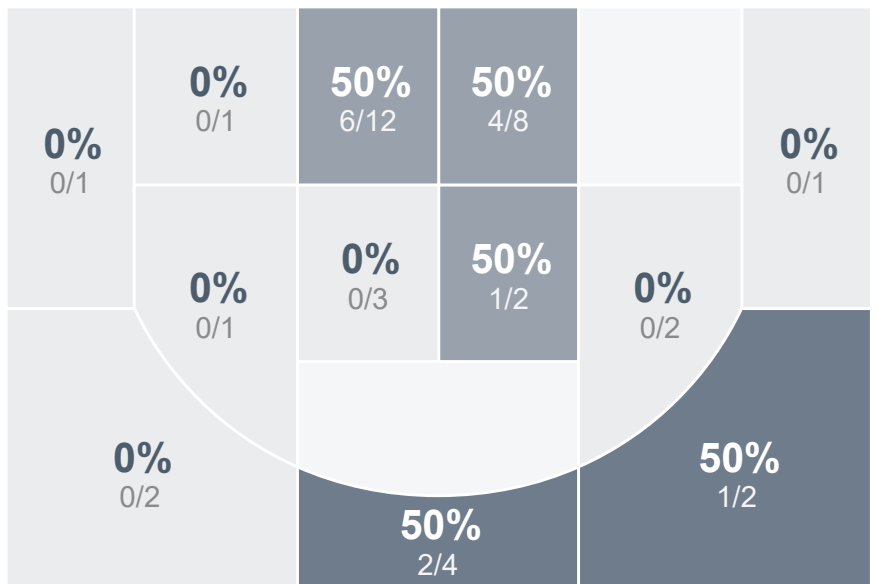

Girls Varsity Basketball