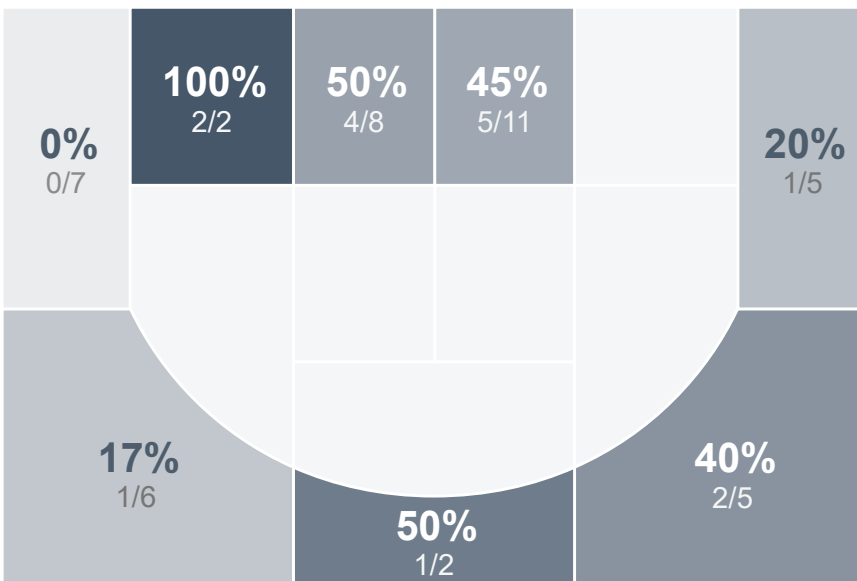

Fargo North High School