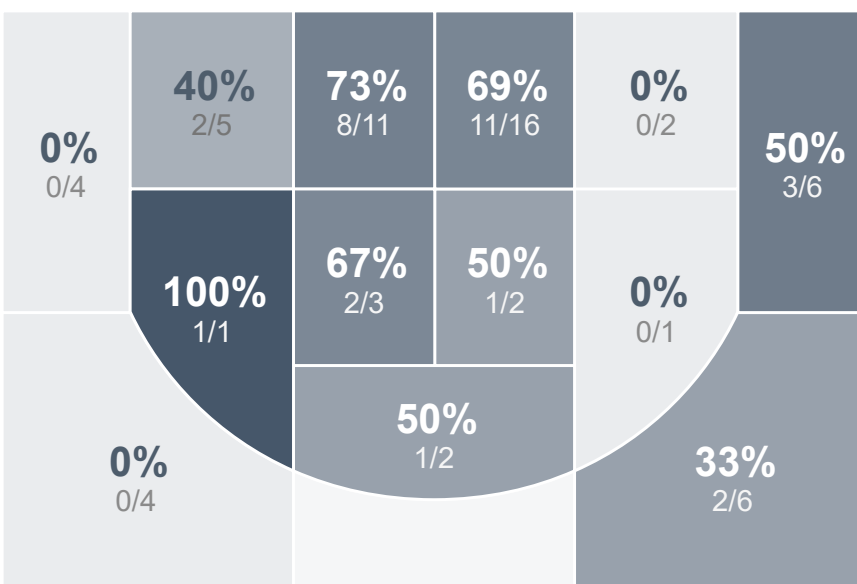

LEGACY GIRLS VARSITY