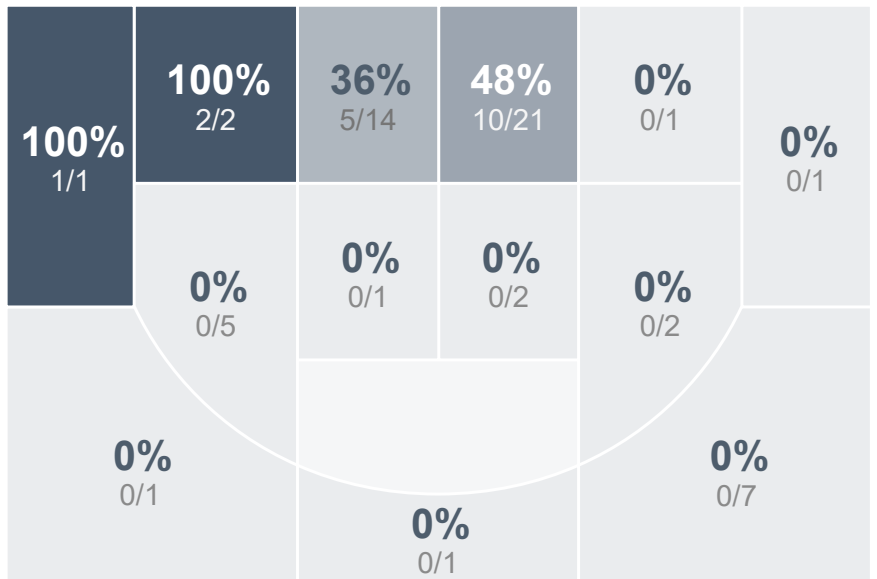

Fargo Shanley High School