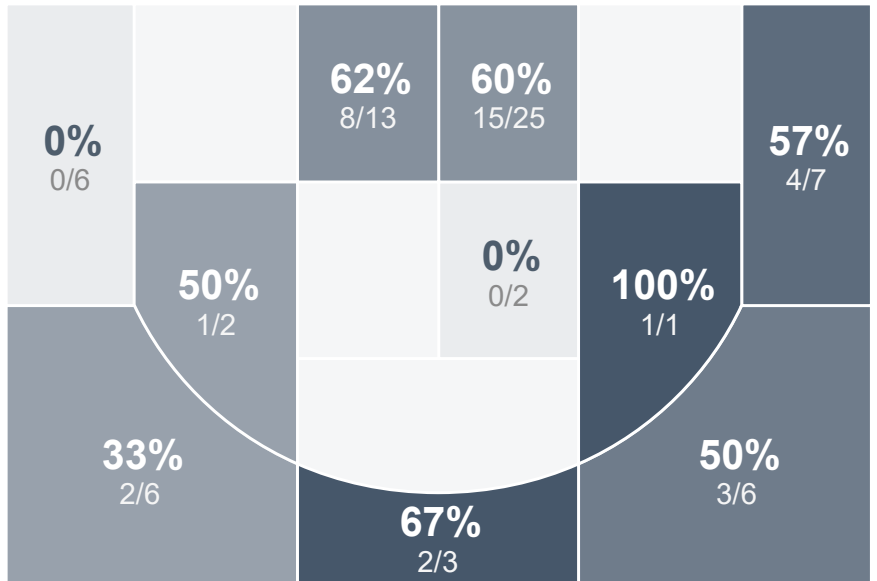

Girls' Varsity Basketball - New