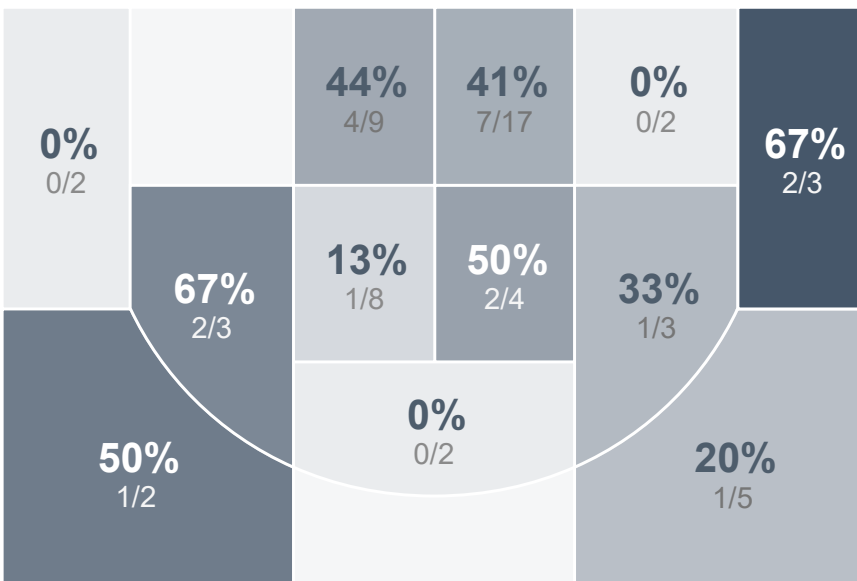

Fargo Shanley High School