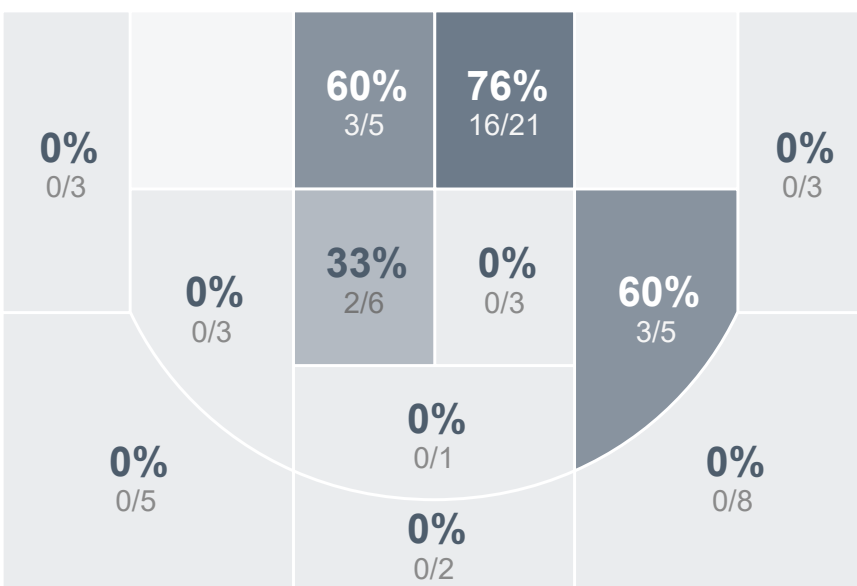

LEGACY GIRLS VARSITY