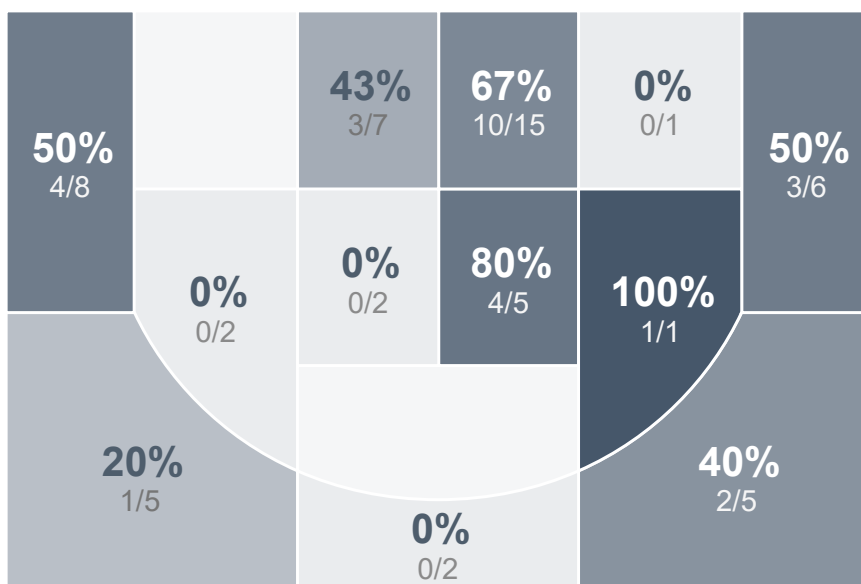

Girls Varsity Basketball