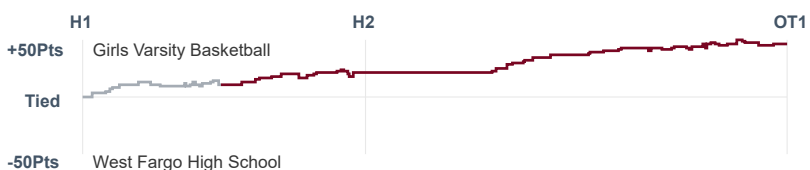

Box Score Report

MHS vs West Fargo - Dec 1, 2023 - W 86-40

Period Stats

Team	1	2	Final
MHS	44	42	86
WFHS	23	17	40

Run Graph

Team Stats

	MHS	WFHS
Field Goal %	47.5%	25.5%
Effective Field Goal %	55.9%	30.9%
2FG Made/Attempted	18/33	8/30
2FG%	54.5%	26.7%
3FG Made/Attempted	10/26	6/25
3FG%	38.5%	24.0%
FT Made/Attempted	20/25	6/10
Free Throw Percentage	80.0%	60.0%
Points Per Possession	1.20	0.59
Transition Points	23	4
Points Off Turnovers	30	4
Second Chance Points	18	12
Points in the Paint	34	14
Offensive Rebounds	11	18
Defensive Rebounds	23	18
Assists	14	7
Deflections	24	11
Steals	14	6
Blocks	7	2
Turnovers	12	26
Personal Fouls	9	20
Charges Taken	0	0

Girls Varsity Basketball

West Fargo High School

Girls Varsity Basketball's Player Stats

Name	Pts	FG	3FG	FT	+/-	MINS	OREB	DREB	AST	DEFL	STL	BLK	TO	FOUL	CHG
#1 Ariana Rood	0	0/0	0/0	0/0	+ 1	4	0	0	0	0	0	0	1	0	0
#2 Maggie Fricke	18	4/7	2/4	8/8	+ 44	27	1	4	7	3	2	0	1	0	0
#3 Eve Knutson	9	3/4	3/4	0/0	+ 19	16	0	0	0	3	0	1	1	2	0
#4 Kinley Bartsch	3	0/5	0/3	3/5	+ 33	27	2	3	3	6	1	0	1	0	0
#5 Brenna Sidener	0	0/1	0/0	0/0	- 1	3	0	1	0	1	0	0	0	1	0
#10 Everette Deschamp	9	4/8	1/3	0/0	+ 13	11	2	0	2	2	2	1	2	0	0
#11 Sydney Aberle	1	0/1	0/0	1/2	+ 10	11	1	3	0	0	1	0	2	1	0
#12 Journey Larson	0	0/0	0/0	0/0	- 2	2	0	0	0	1	0	0	0	0	0
#21 Presley Bennett	7	3/8	1/4	0/0	+ 32	21	1	0	1	0	1	2	0	1	0
#22 Avery Lunde	0	0/0	0/0	0/0	+ 1	9	0	0	0	2	2	0	0	0	0
#23 Leah Rosencrans	0	0/0	0/0	0/0	- 2	2	0	0	0	0	0	0	1	0	0
#24 Karew Lamoureux	11	4/8	1/2	2/2	+ 35	24	1	1	0	3	4	0	2	2	0
#30 Leelee Bell	28	10/17	2/6	6/8	+ 47	27	3	9	1	3	1	3	1	2	0