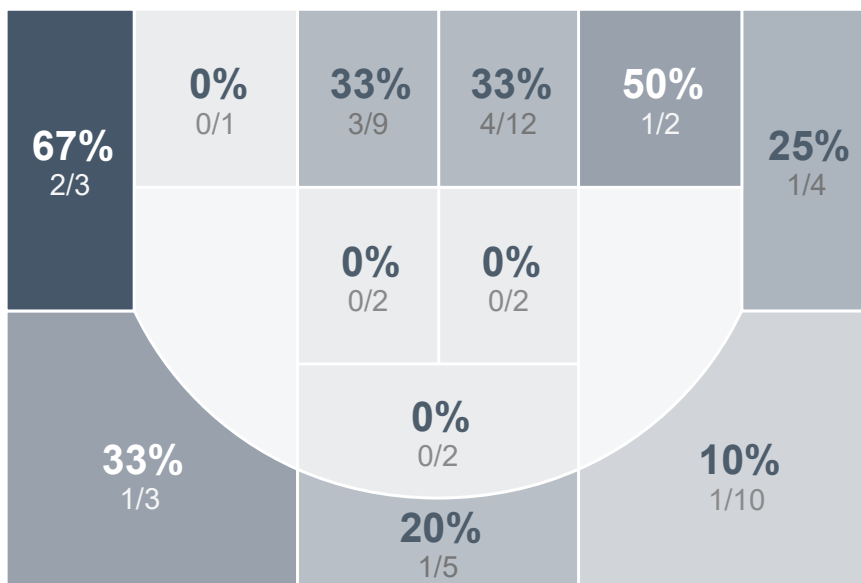

Box Score Report

MHS vs West Fargo - Dec 1, 2023 - W 86-40

Period Stats

Team	1	2	Final
MHS	44	42	86
WFHS	23	17	40

Run Graph

Team Stats

	MHS	WFHS
Field Goal %	47.5%	25.5%
Effective Field Goal %	55.9%	30.9%
2FG Made/Attempted	18/33	8/30
2FG%	54.5%	26.7%
3FG Made/Attempted	10/26	6/25
3FG%	38.5%	24.0%
FT Made/Attempted	20/25	6/10
Free Throw Percentage	80.0%	60.0%
Points Per Possession	1.20	0.59
Transition Points	23	4
Points Off Turnovers	30	4
Second Chance Points	18	12
Points in the Paint	34	14
Offensive Rebounds	11	18
Defensive Rebounds	23	18
Assists	14	7
Deflections	24	11
Steals	14	6
Blocks	7	2
Turnovers	12	26
Personal Fouls	9	20
Charges Taken	0	0

Girls Varsity Basketball

West Fargo High School

Girls Varsity Basketball's Player Stats

Name	Pts	FG	3FG	FT	+/-	MINS	OREB	DREB	AST	DEFL	STL	BLK	TO	FOUL	CHG
#1 Ariana Rood	0	0/0	0/0	0/0	+ 1	4	0	0	0	0	0	0	1	0	0
#2 Maggie Fricke	18	4/7	2/4	8/8	+ 44	27	1	4	7	3	2	0	1	0	0
#3 Eve Knutson	9	3/4	3/4	0/0	+ 19	16	0	0	0	3	0	1	1	2	0
#4 Kinley Bartsch	3	0/5	0/3	3/5	+ 33	27	2	3	3	6	1	0	1	0	0
#5 Brenna Sidener	0	0/1	0/0	0/0	- 1	3	0	1	0	1	0	0	0	1	0
#10 Everette Deschamp	9	4/8	1/3	0/0	+ 13	11	2	0	2	2	2	1	2	0	0
#11 Sydney Aberle	1	0/1	0/0	1/2	+ 10	11	1	3	0	0	1	0	2	1	0
#12 Journey Larson	0	0/0	0/0	0/0	- 2	2	0	0	0	1	0	0	0	0	0
#21 Presley Bennett	7	3/8	1/4	0/0	+ 32	21	1	0	1	0	1	2	0	1	0
#22 Avery Lunde	0	0/0	0/0	0/0	+ 1	9	0	0	0	2	2	0	0	0	0
#23 Leah Rosencrans	0	0/0	0/0	0/0	- 2	2	0	0	0	0	0	0	1	0	0
#24 Karew Lamoureux	11	4/8	1/2	2/2	+ 35	24	1	1	0	3	4	0	2	2	0
#30 Leelee Bell	28	10/17	2/6	6/8	+ 47	27	3	9	1	3	1	3	1	2	0