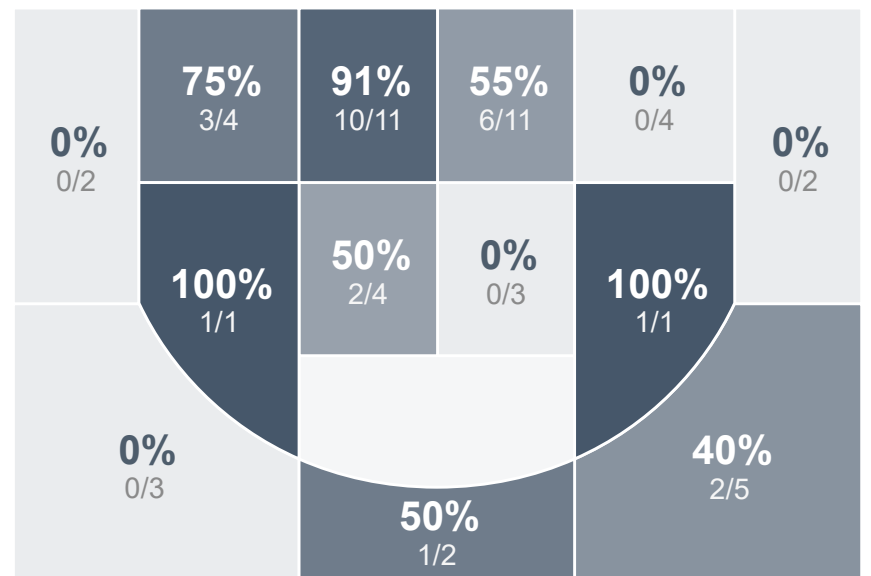

Watford City Girls Basketball