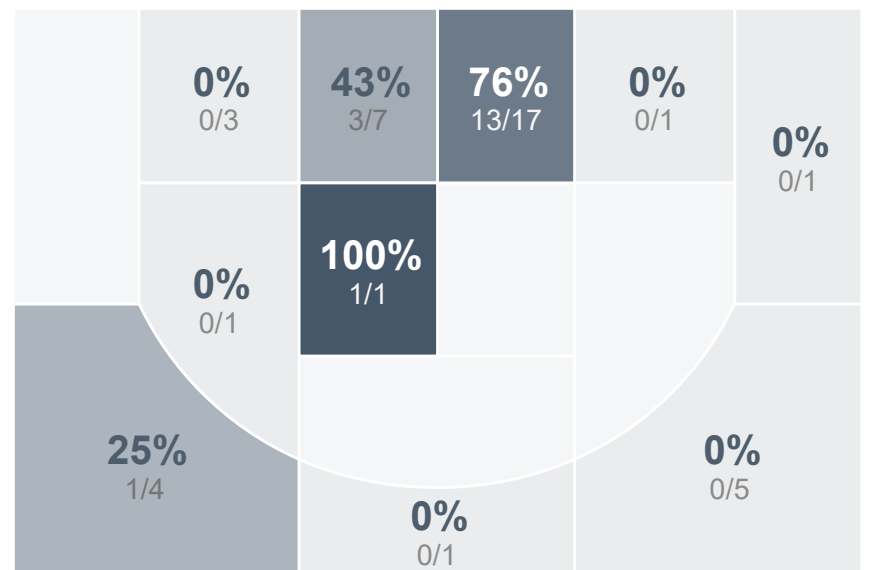

New Town High School